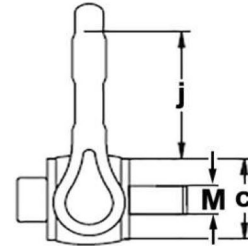

Swivel attachment (eyebolt) ISO metric coarse thread - art. 8111

* Reference standard	Industrial standard
* Type of steel	Alloy steel quenched and tempered
* Design factor (F.O.S.)	5 : 1
* Standard surface finish	Ring painted, body black phosphated
* Technical features	High capacity - horizontal swivelling 360°, vertical 180° - the ring follows the axe of pull - they can rotate also when loaded
* Applications	Lifting of loads in industry and marine when high capacities and swivelling are requested
* Warnings	Unfit to endless rotation under load - working temperature -20° to +200° C - please refer to the technical part of fittings/attachment section for deepening and other warnings
* Remarks	Fine ISO thread, non-standard screw length, inch thread UNC, UNF, Whitworth, or special threads, available upon request

Technical data															
code	WLL in any direction of pull t ⁽¹⁾	measures mm												tightening torque Nm	approx. weight per pc. kg
		thread			height				width		thickn.	dia. base			
		dia. M	pitch	length h	a	j	l	k	b	n	d	e	c		
GL8111008	0,4	8	1,25	18	41	43	76	35	35	68	13	38	34	6,5	0,43
GL8111010	0,7	10	1,5	18	39	43	76	37	35	68	13	38	34	13	0,44
GL8111012	1	12	1,75	22	36	43	75	39	35	68	13	38	34	22	0,46
GL8111014	1,3	14	2	22	35	43	77	42	35	68	13	38	34	35	0,47
GL8111016	1,6	16	2	28	42	52	85	43	35	68	13	38	34	55	0,52
GL8111018	2	18	2,5	28	40	52	85	45	35	68	13	38	34	80	0,54
GL8111020	2,5	20	2,5	32	38	52	85	47	35	68	13	38	34	110	0,59
GL8111022	3	22	2,5	33	57	71	126	69	53	105	20	56	49	150	1,88
GL8111024	4	24	3	39	55	71	126	71	53	105	20	56	49	190	1,93
GL8111027	5	27	3	45	61	71	126	65	53	105	20	56	49	280	1,96
GL8111030	6,3	30	3,5	45	61	71	126	65	53	105	20	56	49	380	2,03
GL8111033	7	33	3,5	54	87	98	170	83	71	146	30	77	68	520	5,28
GL8111036	10	36	4	54	87	98	171	84	71	146	30	77	68	600	5,35
GL8111039	10	39	4	63	87	98	171	84	71	146	30	77	68	870	5,45
GL8111042	12,5	42	4,5	63	87	98	171	84	71	146	30	77	68	1000	5,56