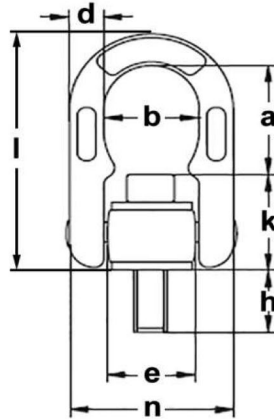

Swivel attachment (eyebolt) ISO metric coarse thread - art. 8111

* Reference standard	Industrial standard
* Type of steel	Alloy steel quenched and tempered
* Design factor (F.O.S.)	5 : 1
* Standard surface finish	Ring painted, body black phosphated
* Technical features	High capacity - horizontal swivelling 360°, vertical 180° - the ring follows the axe of pull - they can rotate also when loaded
* Applications	Lifting of loads in industry and marine when high capacities and swivelling are requested
* Warnings	Unfit to endless rotation under load - working temperature -20° to +200° C - please refer to the technical part of fittings/attachment section for deepening and other warnings
* Remarks	Fine ISO thread, non-standard screw length, inch thread UNC, UNF, Whitworth, or special threads, available upon request

Technical data															
code	WLL in any direction of pull t ⁽¹⁾	measures mm												tightening torque Nm	approx. weight per pc. kg
		thread			height				width		thickn.	dia. base			
		dia. M	pitch	length h	a	j	l	k	b	n	d	e	c		
GL8111008	0,4	8	1,25	18	41	43	76	35	35	68	13	38	34	6,5	0,43
GL8111010	0,7	10	1,5	18	39	43	76	37	35	68	13	38	34	13	0,44
GL8111012	1	12	1,75	22	36	43	75	39	35	68	13	38	34	22	0,46
GL8111014	1,3	14	2	22	35	43	77	42	35	68	13	38	34	35	0,47
GL8111016	1,6	16	2	28	42	52	85	43	35	68	13	38	34	55	0,52
GL8111018	2	18	2,5	28	40	52	85	45	35	68	13	38	34	80	0,54
GL8111020	2,5	20	2,5	32	38	52	85	47	35	68	13	38	34	110	0,59
GL8111022	3	22	2,5	33	57	71	126	69	53	105	20	56	49	150	1,88
GL8111024	4	24	3	39	55	71	126	71	53	105	20	56	49	190	1,93
GL8111027	5	27	3	45	61	71	126	65	53	105	20	56	49	280	1,96
GL8111030	6,3	30	3,5	45	61	71	126	65	53	105	20	56	49	380	2,03
GL8111033	7	33	3,5	54	87	98	170	83	71	146	30	77	68	520	5,28
GL8111036	10	36	4	54	87	98	171	84	71	146	30	77	68	600	5,35
GL8111039	10	39	4	63	87	98	171	84	71	146	30	77	68	870	5,45
GL8111042	12,5	42	4,5	63	87	98	171	84	71	146	30	77	68	1000	5,56